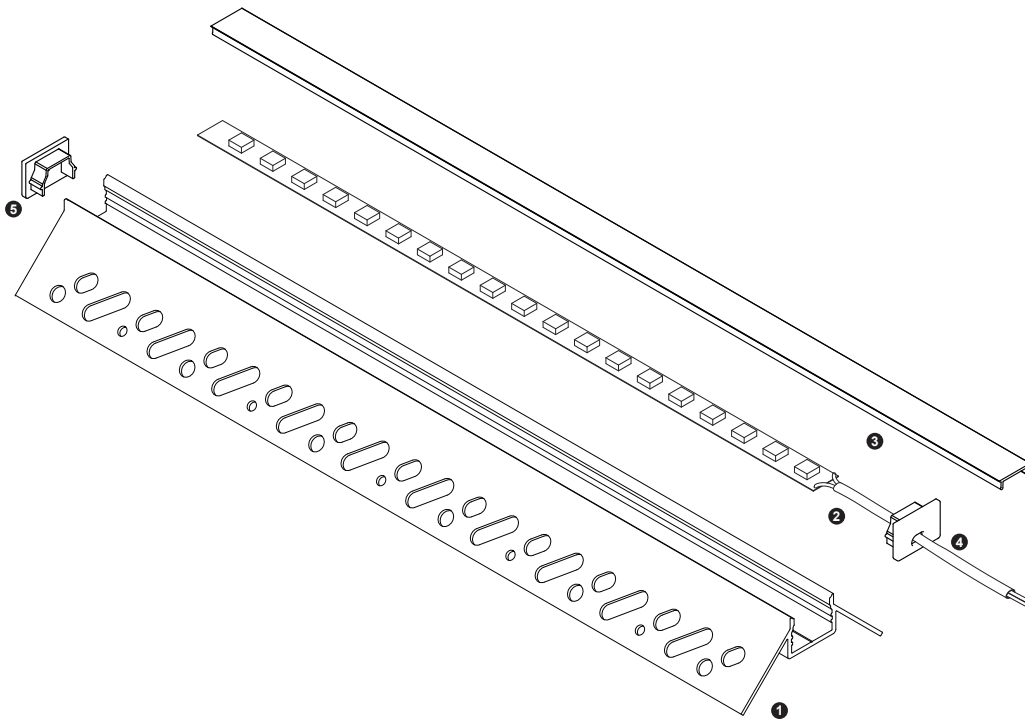

Unit:mm

# Aluminium LED Profile LW-CT7

	Name	Code	Material	Color	Others
①	Aluminum Profile	CT7	Aluminum	Silver / White / Black / RAL color	
②	LED strip	-	-	-	MAX.9.6W/m
④	Endcap (with hole)	CT5-Cap-H	Plastic	Grey / White / Black	-
⑤	Endcap (without hole)	CT5-Cap	Plastic	Grey / White / Black	-